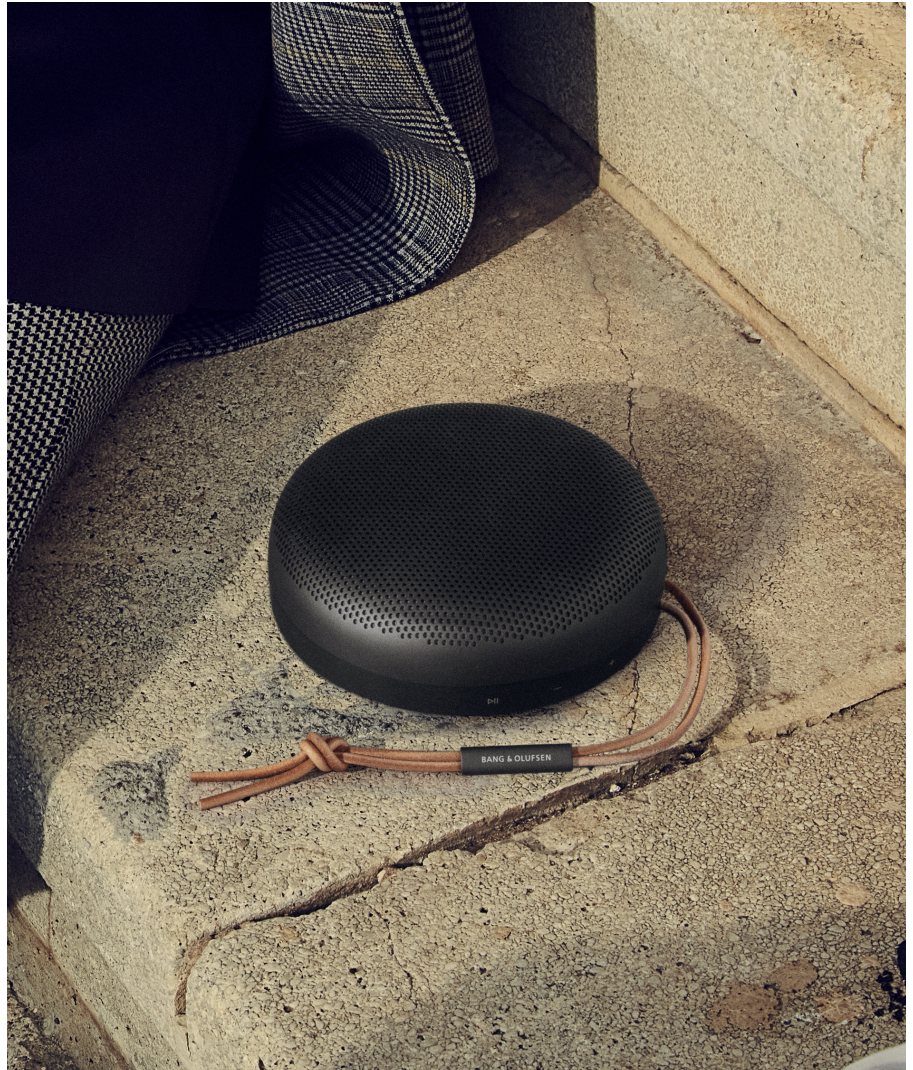

Bring beauty to the moment

With a refined, slim profile, clear user interface and numerous features, Beosound A1 2nd Gen. is a powerful portable speaker with an iconic design. Bang & Olufsen Signature Sound is at the heart of Beosound A1 2nd Gen., with aptX Adaptive Bluetooth technology.

It features up to 18 hours of play time at typical listening volumes and is fully dust and waterproof, meaning that it can be enjoyed wherever you take it.

Beosound A1 2nd Gen. features Alexa voice assistant built-in and a three microphone array with FarField technology for great call clarity, making it a great conversation tool at home or at the office.

Important features

-  Superb sound quality, with aptX Adaptive.
-  IP67 level dust and waterproofing.
-  Aesthetic office companion with enhanced call capability.
-  Alexa voice assistant built-in.
-  Up to 18 hours of battery life at typical listening volumes.